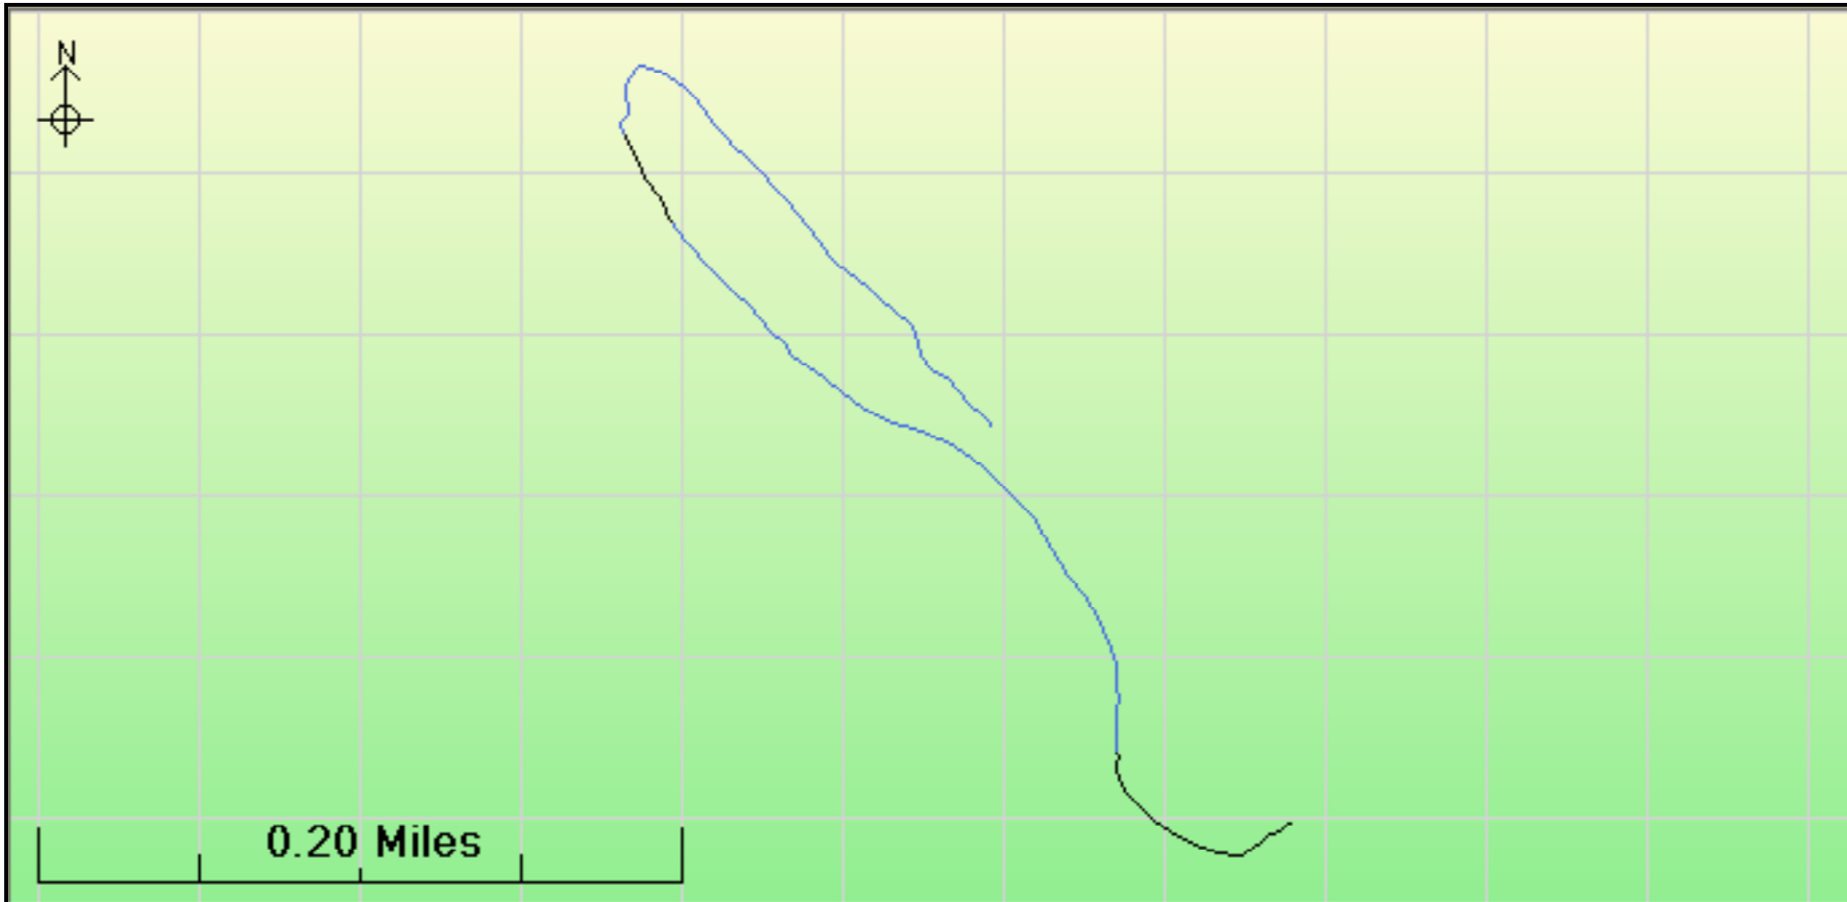

Skeleton Run 1 - 12/Jan/2014

Summary | Speed | ▶

Route Summary

Ski Speed Max	42.9 Km/h
Avg	34.5 MPH
Duration	0:00:46.0
Time Down-Up-Flat	0:01 0:00 0:00
Ski Distance	0.44 Km
	Mi
Ski Vertical	40.2 m
	ft
Lifts	0
Av Ski Slope	-2%