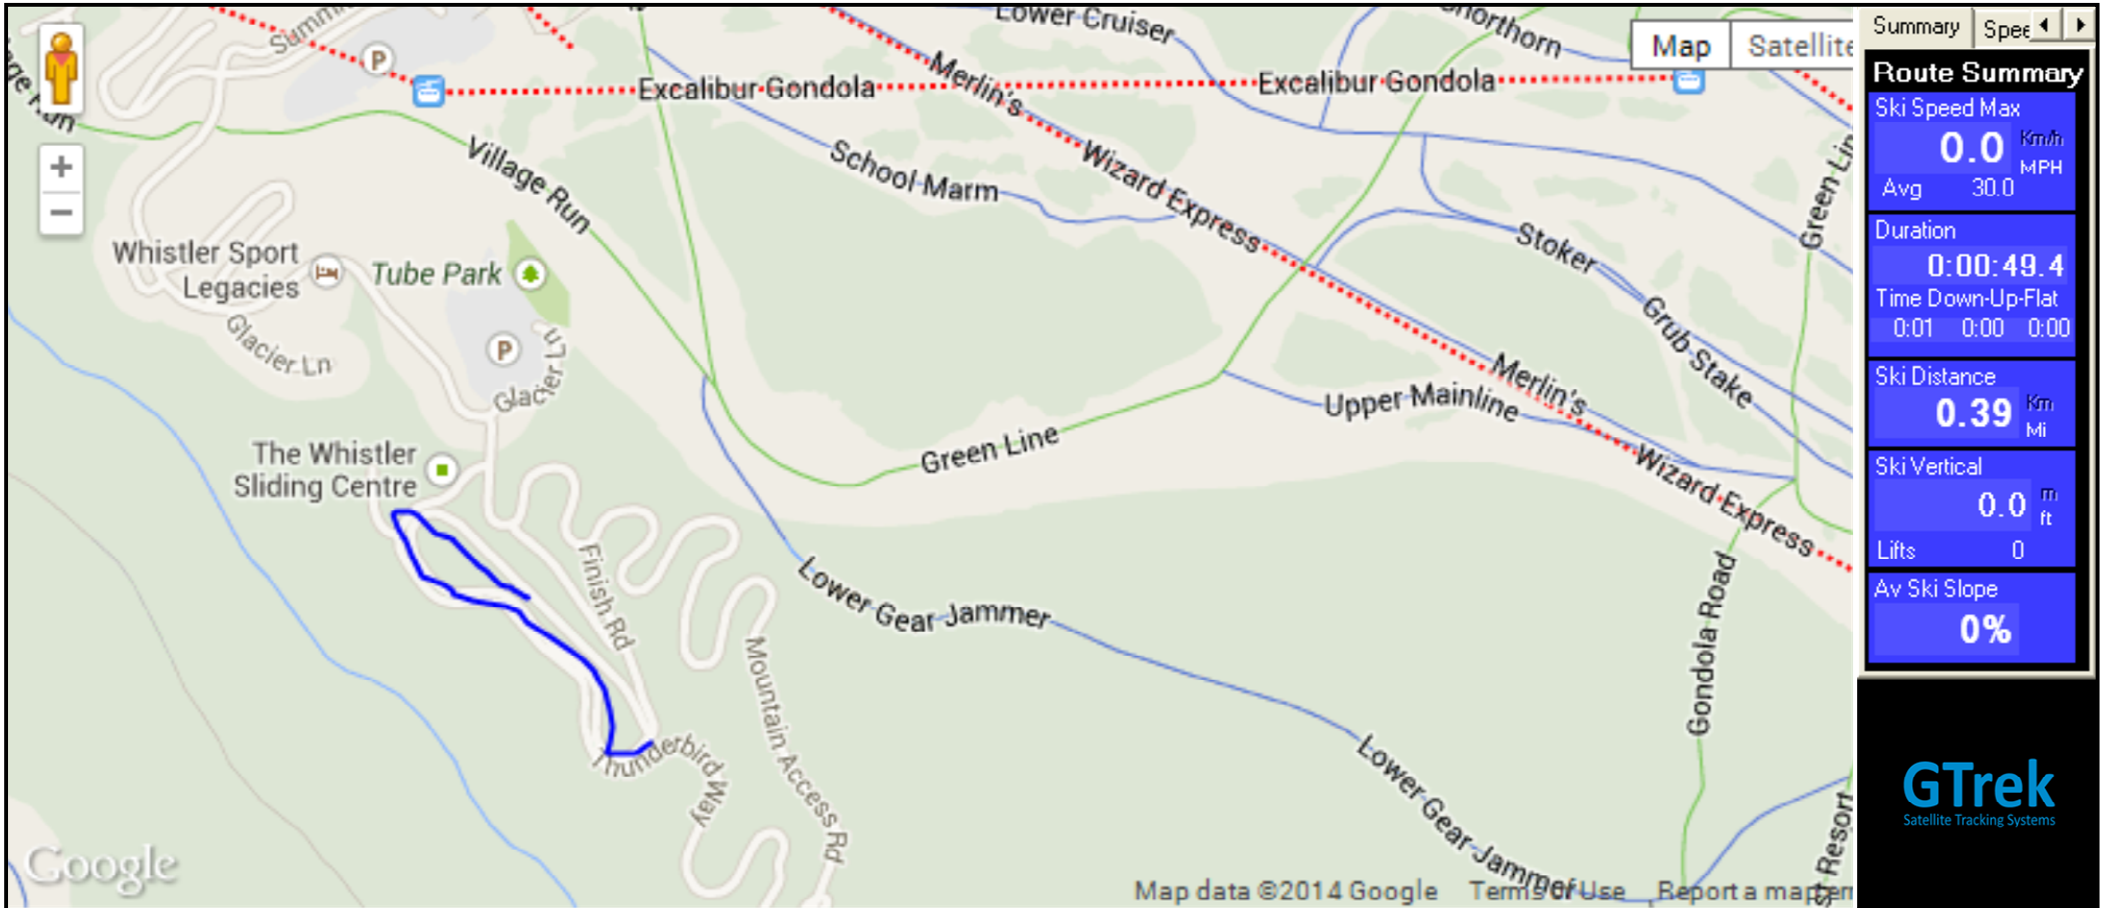

Skeleton Run 2 - 12/Jan/2014

Route Summary	
Ski Speed Max	0.0 Km/h MPH
Avg	30.0
Duration	0:00:49.4
Time Down-Up-Flat	0:01 0:00 0:00
Ski Distance	0.39 Km Mi
Ski Vertical	0.0 m ft
Lifts	0
Av Ski Slope	0%

GTrek
Satellite Tracking Systems