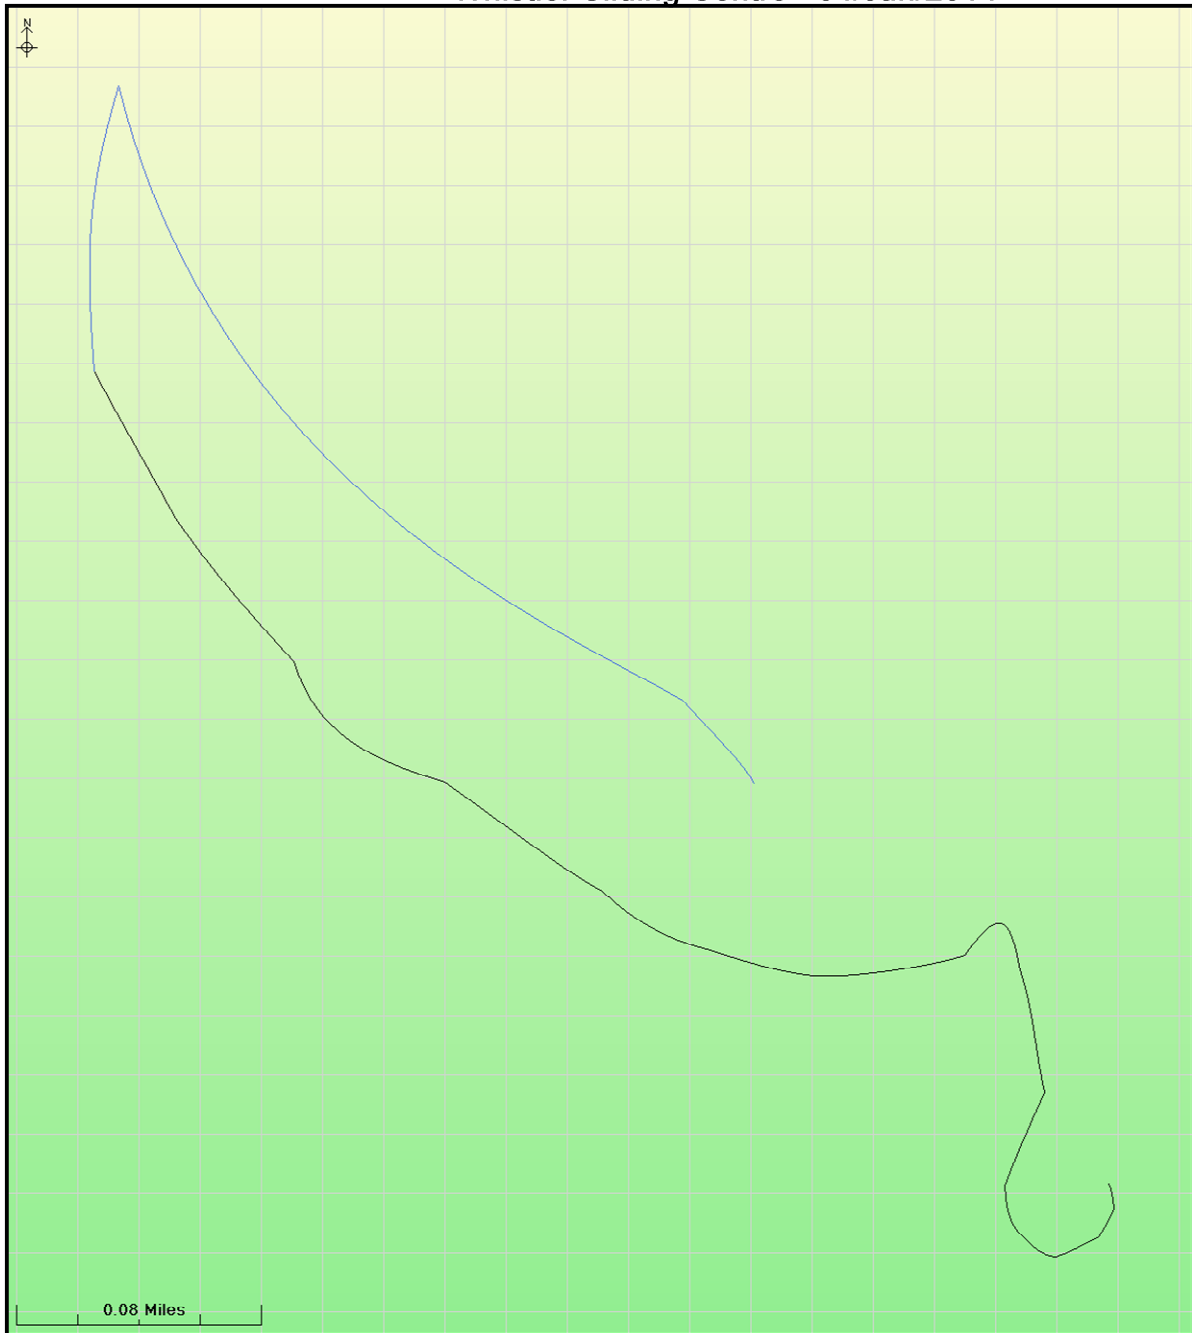

Whistler Sliding Centre - 04/Jan/2014

Summary | Speed

Route Summary

Ski Speed Max	65.5 Km/h MPH
Avg	24.0
Duration	0:01:00.0
Time Down-Up-Flat	0:01 0:00 0:00
Ski Distance	0.4 Km Mi
Ski Vertical	164.4 m ft
Lifts	0
Av Ski Slope	-9%